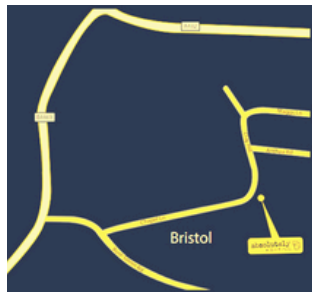

ABSOLUTELY KARTING

BRISTOL

14 Chapel Ln, Speedwell, Bristol, BS5 7EY

From M32 South Bound:

Exit at junction 2. At the roundabout, take first exit onto B4469. Stay in the left hand lane onto A432, Fishponds Road. At the next set of traffic lights stay in the right hand lane and follow signs towards Fishponds Trading estate. Take the second left after the bridge onto Rose Green Road. Chapel Lane is on the left.

All safety equipment will be provided and we will be looked after by a professional team of staff.

You can find out more at www.absolutely-karting.co.uk/my-party

Book your next party at www.absolutely-karting.co.uk
or call us on 0300 30 33 548